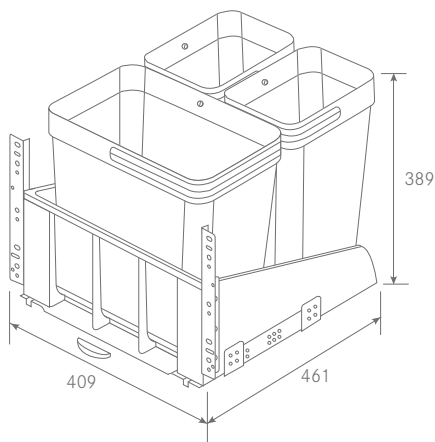

Sorter 700 45

Sorter 700 M45 Motion	1 x 18L and 2 x 8L	SORTER700M45 3WAY	€289
Sorter 700 K45 KickMatic	1 x 18L and 2 x 8L	SORTER700K45 3WAY	€299