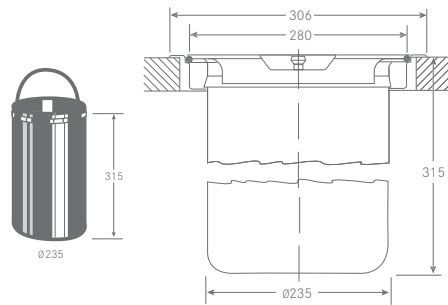

Inset Waste Bin

Stainless Steel		KE-E12WASTEBIN	€259