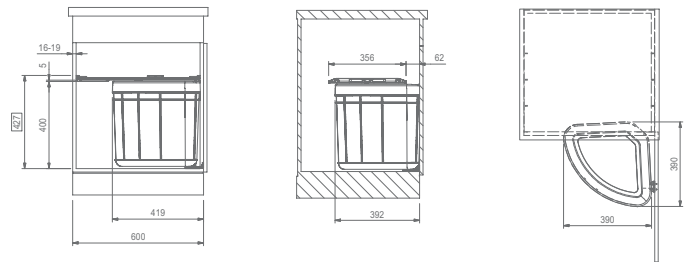

Sorter Solo 60

Minimum cabinet size: 600mm	1 x 35L	SORTSOLO60	€139