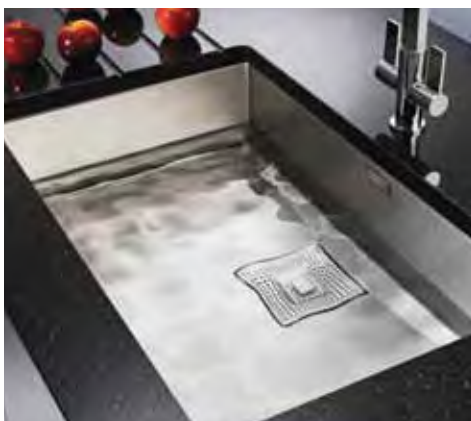

Inset

This classic method of installation involves your sink being installed from above into a pre-prepared hole in your worktop. It gives you the widest range of sink shapes, sizes and styles to choose from, so you can be sure that there is an inset sink to suit your kitchen.

Standard
rolled Profile

Swiss-edge
Profile

Slim-Top
Profile

Undermount

Particularly pleasing when combined with granite, wood or solid surface worktops, undermount sinks allow for smooth, uninterrupted surfaces. Fitted underneath the work surface, it gives an edgeless finish that is easy to clean and is perfectly integrated into the kitchen environment.