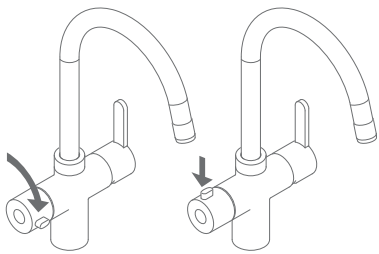

The Minerva boiling water tap from Franke turns the humble kitchen tap into the ultimate timesaving, space-saving device. Featuring cutting-edge technology, and the very best in modern design, the Minerva delivers instant hot, cold and boiling water in a single tap to ensure it can be installed in new and existing kitchens.