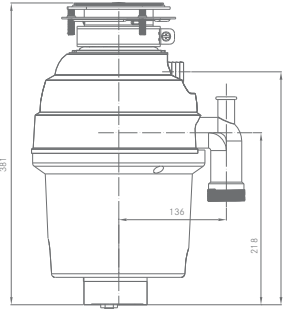

**Waste Disposal Unit
Turbo Plus TP-75**

Continuous Feed	
TURBOPLUSTP75	€359