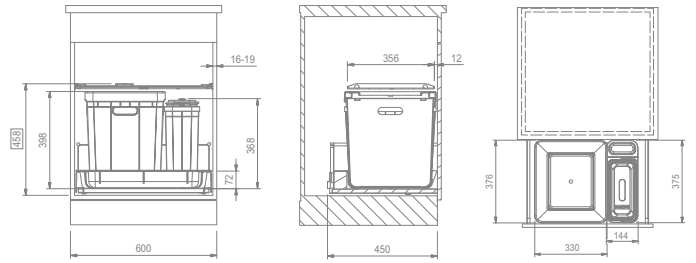

Sorter 350-60

Minimum cabinet size: 600mm	1 x 35L and 1 x 5.5L	SORTER350-60COMP	€249
Collect Bag		COLLECTBAG	€19