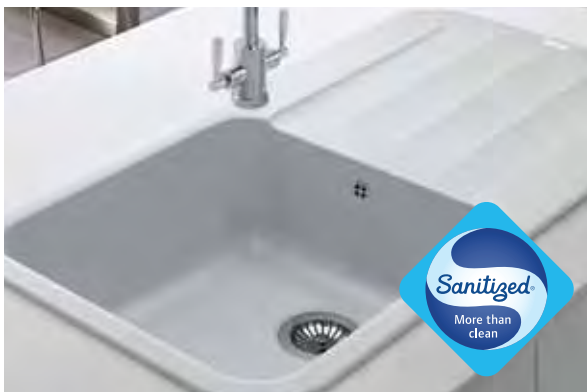

MATERIAL AND FINISH OPTIONS

Different kitchens place different demands on your sink, so our precision-engineered materials each have individual character and unique benefits. They cover everything from the latest trends to traditional favourites, so all you have to do is pick the one that best fits your lifestyle and your personal choice.

Fragranite treated with Sanitized®

Fragranite is an exceptionally tough material which is highly resistant to burns, dents chips and stains. It was pioneered by Franke and contains 80% granite to form a unique material with a subtle sheen that is warm to the touch.

Kitchens can be a critical location for spreading bacteria and demand special attention to hygiene. On unprotected material, bacteria can multiply every 20 minutes making surfaces unhygienic. The integrated Sanitized® hygiene function in Fragranite sinks helps to keep this area clean and provides the sink with lasting protection. It does not replace normal cleaning but helps to keep surfaces free from bacteria. Tests have proven that Fragranite treated with Sanitized® reduces bacteria and microbe growth by 99%.