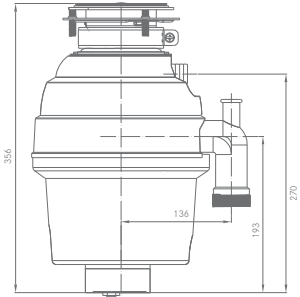

**Waste Disposal Unit
Turbo Plus TP-50**

Continuous Feed	
TURBOPLUSTP50	€245