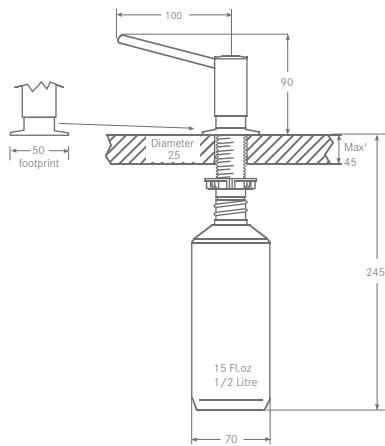

Soap Dispenser

Chrome		SOAPCH	€89
SilkSteel		SOAP	€99