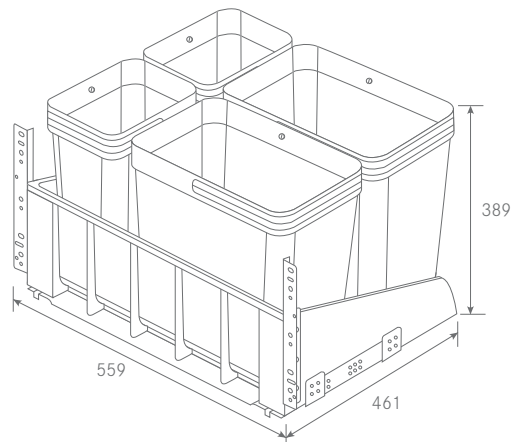

Sorter 700 60

Sorter 700 M60 Motion	2 x 18L and 2 x 8L	SORTER700M60 4WAY	€289
Sorter 700 K60 KickMatic	2 x 18L and 2 x 8L	SORTER700K60 4WAY	€299