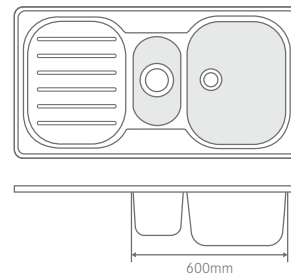

BOWL AND DRAINER CONFIGURATION

After deciding on the style and material of your preferred sink, you should also take into consideration the cabinet width, along with your preferred bowl and drainer configuration.

Bowl Configuration

One core consideration is the format of the bowls. Whether you prefer the larger area of the single bowl or the versatility offered by the 1 & 1/2 bowl format, there are options to suit. See diagrams for more detailed information.

Cabinet size

Whatever the configuration, it is essential to check the cabinet size of your kitchen to ensure the sink will fit. Your sink bowl(s) is required to fit inside a single cabinet, so the cabinet size of each sink is indicated via a symbol, corresponding to the key found on the inside flap of this brochure.

Drainer Configuration

Once you have settled on a location for your sink, you can select from a number of drainer options for many styles. They include:

LHD or RHD – This describes whether the drainer on the sink is found to the left or to the right of the main bowl.

REV – These reversible designs have a tap hole at the front and back, giving you the freedom to position the sink to provide either a left or right handed drainer.

LHSB & RHSB – For sinks without a drainer but with more than one bowl, this indicates which side the small bowl is positioned.

Exploring the full range