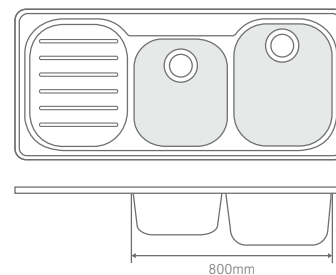

Double Bowl