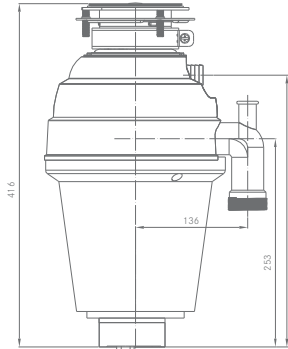

**Waste Disposal Unit
Turbo Plus TP-125**

Continuous Feed	
TURBOPLUSTP125	€449